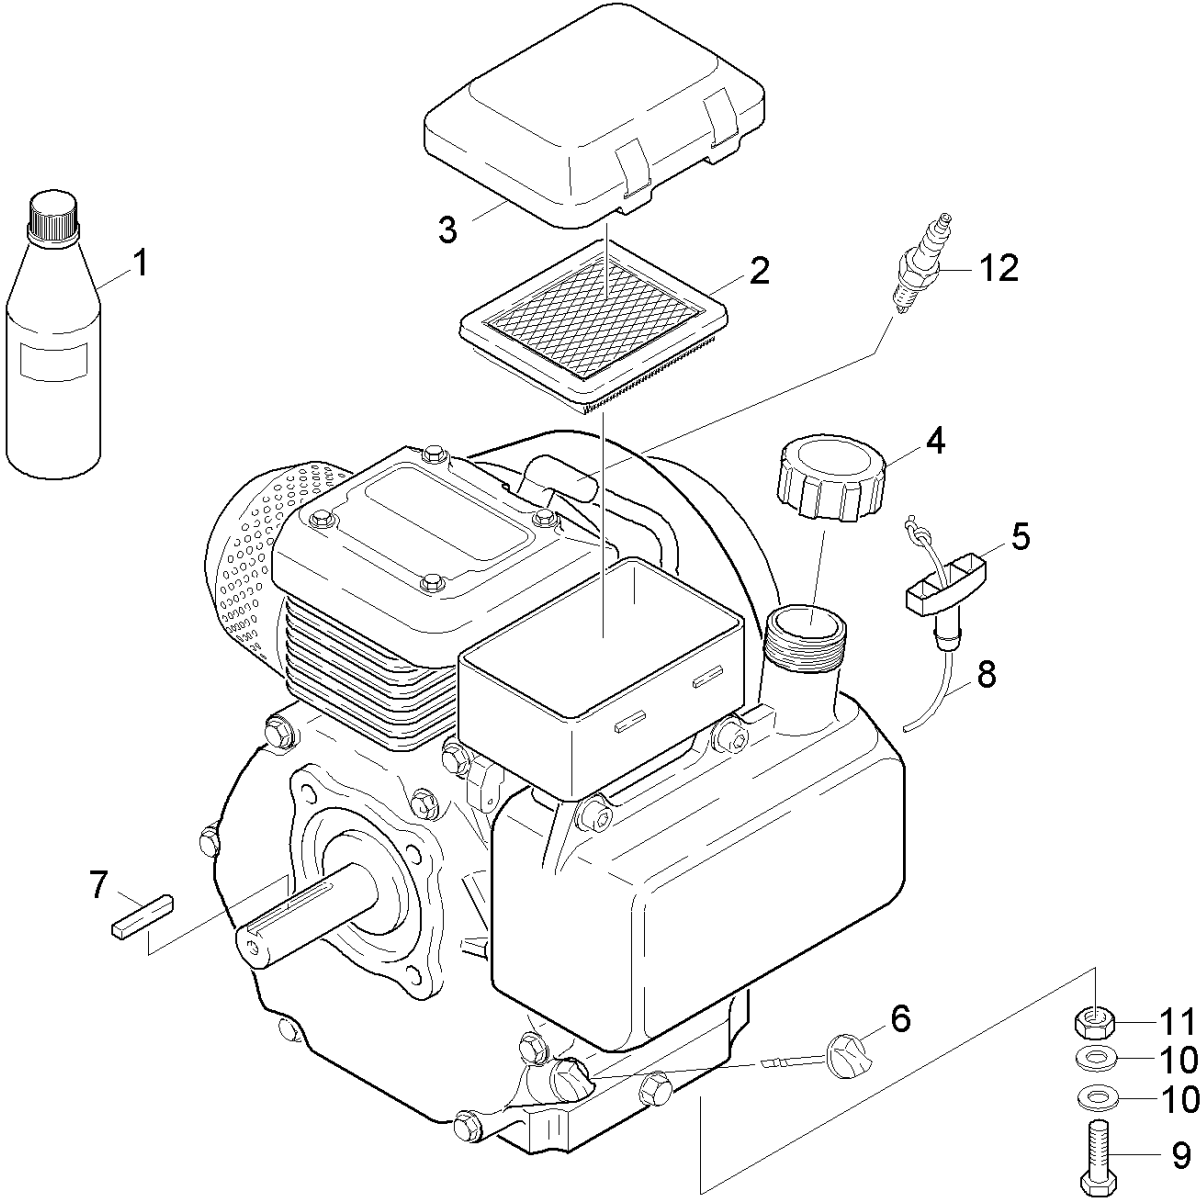

31 Motor (01033270)

pos	Article no.	Description	Quantity	Selling Unit	from ser.nr.	up to ser.nr.
1	62880500	Engine oil 1L	1.000	ST	0000000000	0000000000
2	64917260	Air filter insert	1.000	ST	0000000000	0000000000
3	91945430	Cover	1.000	ST	0000000000	0000000000
4	64917230	Cap of a tank	1.000	ST	0000000000	0000000000
5	64915030	Handhold	1.000	ST	0000000000	0000000000
6	91945310	OIL DIP ROD	1.000	ST	0000000000	0000000000
7	91945450	Parallel key	1.000	ST	0000000000	0000000000
8	64915460	Pull cord	1.000	ST	0000000000	0000000000
9	77779990	Stockpiling discontinued	4.000	ST		
10	77779990	Stockpiling discontinued	8.000	ST		
11	91970020	5/16-18 NE NYLON INSERT L/N ZC 5UM	4.000	ST		
12	64915500	Ignition plug BPR6ES	1.000	ST