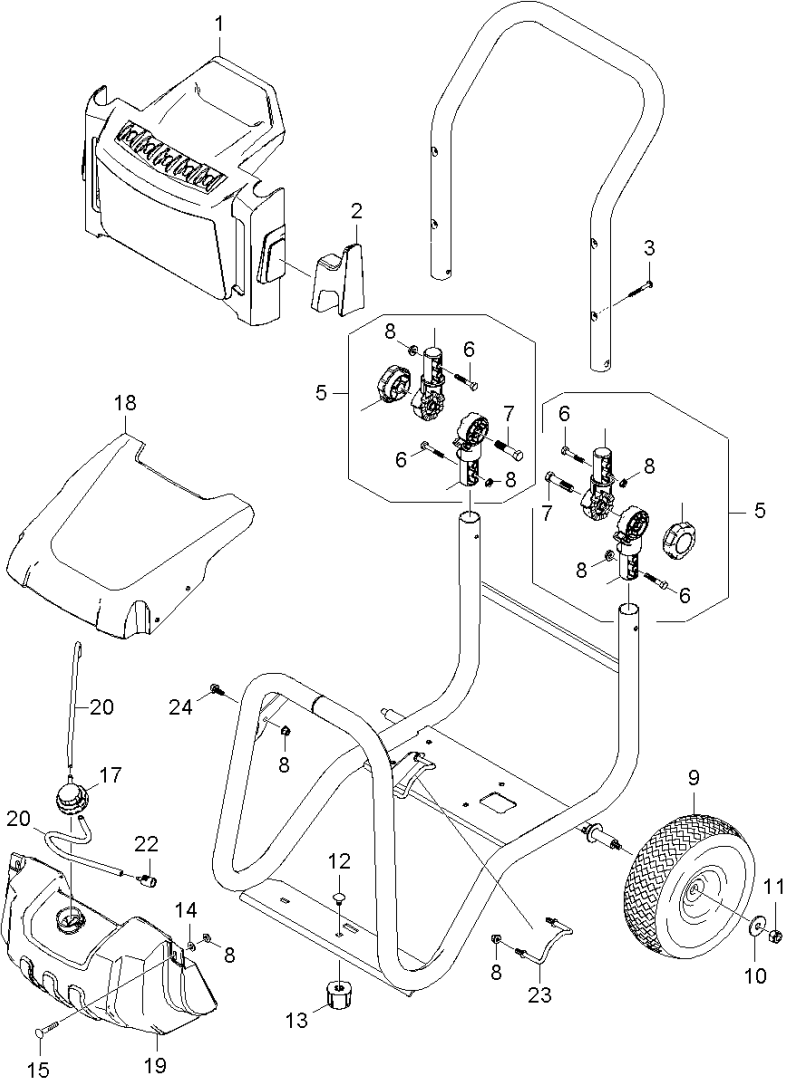

## 10 Frame (01033220)

pos	Article no.	Description	Quantity	Selling Unit	Fußnotentext
1	50049950	Holder plate	1.000	ST	
2	50448270	Holder pistol	1.000	ST	
3	91960440	Cross Recessed Pan head screw	4.000	ST	
5	91170010	ROTARY JOINT ASSEMBLY	2.000	ST	
6	91960410	HEX HEAD BOLT 3/8-16 X 1-3/4	4.000	ST	
7	91963070	1/4-20 x 1-1/2 GR 2 HEX BOLT ZINC	2.000	ST	
8	91970100	1/4-20" Nylon Insert Lock Nut with Flan	10.000	ST	
9	91890120	WHEEL, YELLOW RIM 12"X 3.50" PNEUMATIC	2.000	ST	
10	91980140	Washer 21/64 X 1"	2.000	ST	
11	91970020	5/16-18 NE NYLON INSERT L/N ZC 5UM	2.000	ST	
12	91963080	5/16-18 X 1/2 CARRIAGE BOLT A307 BLK	1.000	ST	
13	91834050	RUBBER DAMPENER 5/16"-18FEMALE 2001	1.000	ST	
14	91980150	Washer 1/4"	2.000	ST	
15	91960430	Oval Countersunk head machine screw	2.000	ST	
17	40638070	Cover tank cleaning agents	1.000	ST	
18	50329470	Cover long without chemistry regulation	1.000	ST	
19	50711740	Tank front	1.000	ST	
20	63882160	Hose DN 5	1.000	M	TO ORDER AS CUT GOODS
22	57316520	Filter with weight	1.000	ST	
23	91420180	Lance holder G 3000 BH	1.000	ST	
24	91960420	Hex Washer Head Machine Screw 1/4-20	2.000	ST	