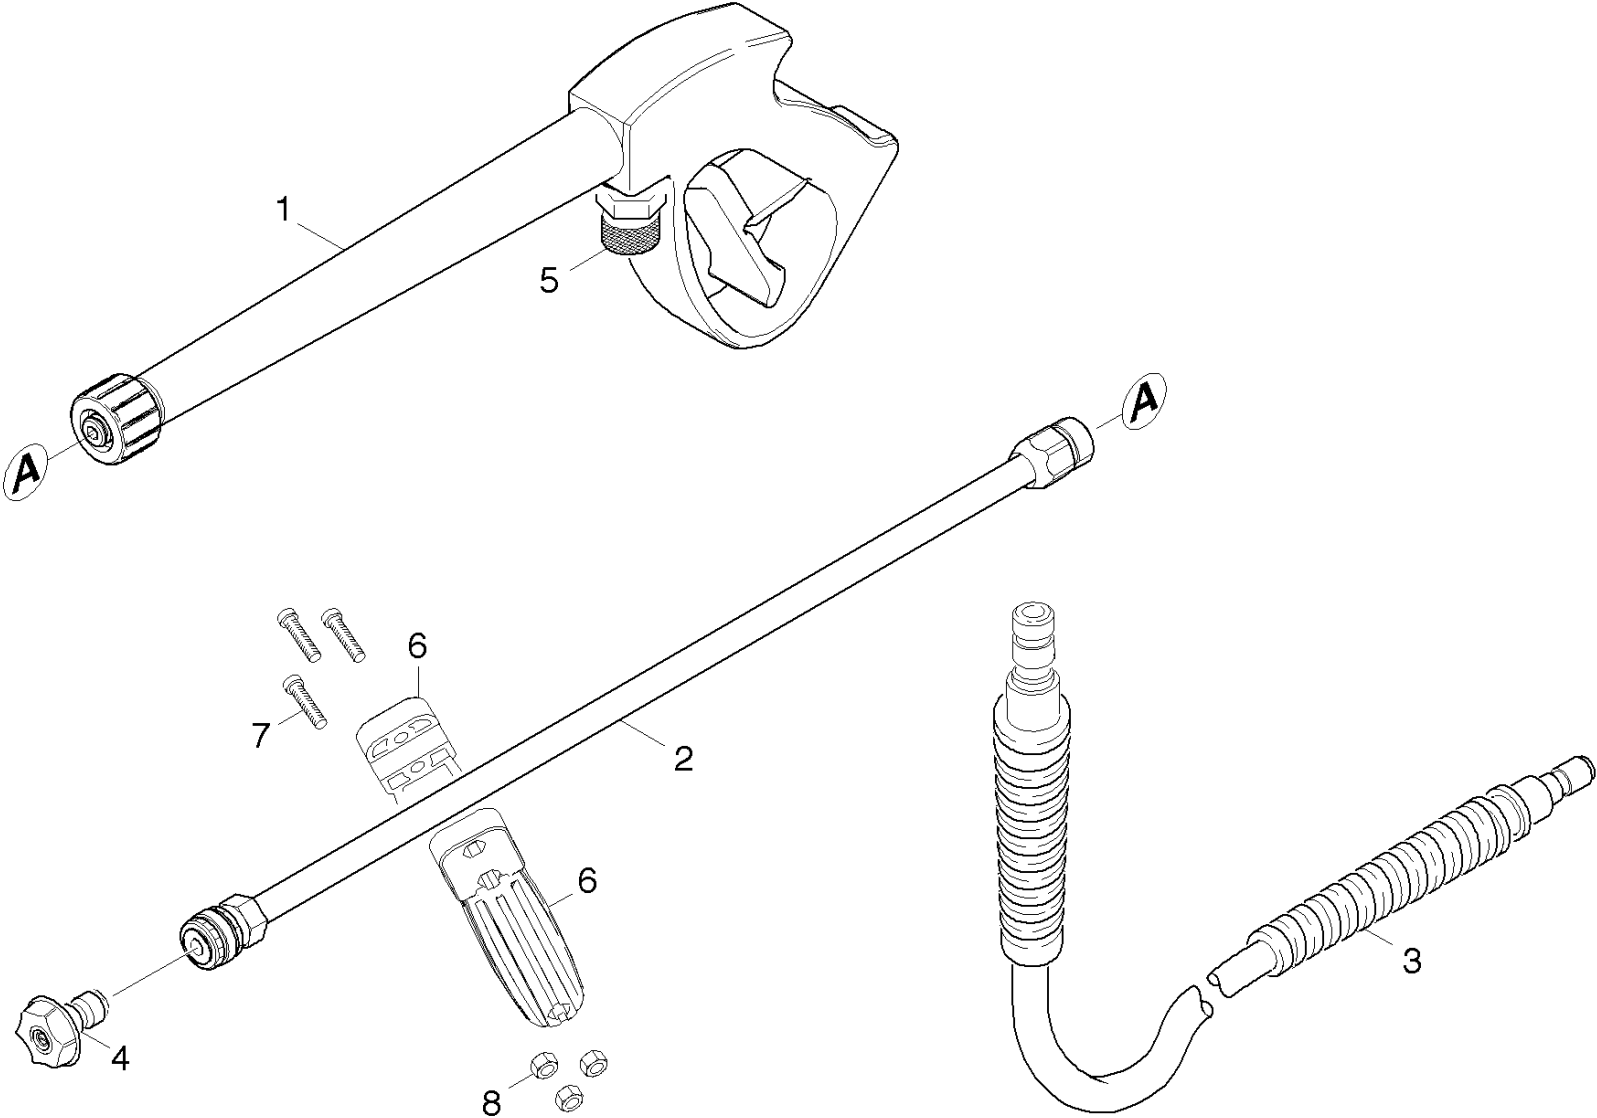

40 Accessories (01033290)

ET/VT	pos	Article no.	Description	Quantity	Selling Unit
	1	91120200	3200psi MV GUN KAERCHER	1.000	ST
	2	91125260	LANCE- AL QUICK CONNECT MALE 3000 PSI	1.000	ST
	3	91623280	HP HOSE DN6 25FT 3000PSI	1.000	ST
X-	4	91040320	QUICK DISCONNECT NOZZLE KIT-0305	1.000	ST
	5	91540450	Quick Connect	1.000	ST
	6	91340250	Handle	2.000	ST
	7	91960510	Cheese Head Machine Screw M5x16mm	3.000	ST
	8	91970110	M5 Nut	3.000	ST