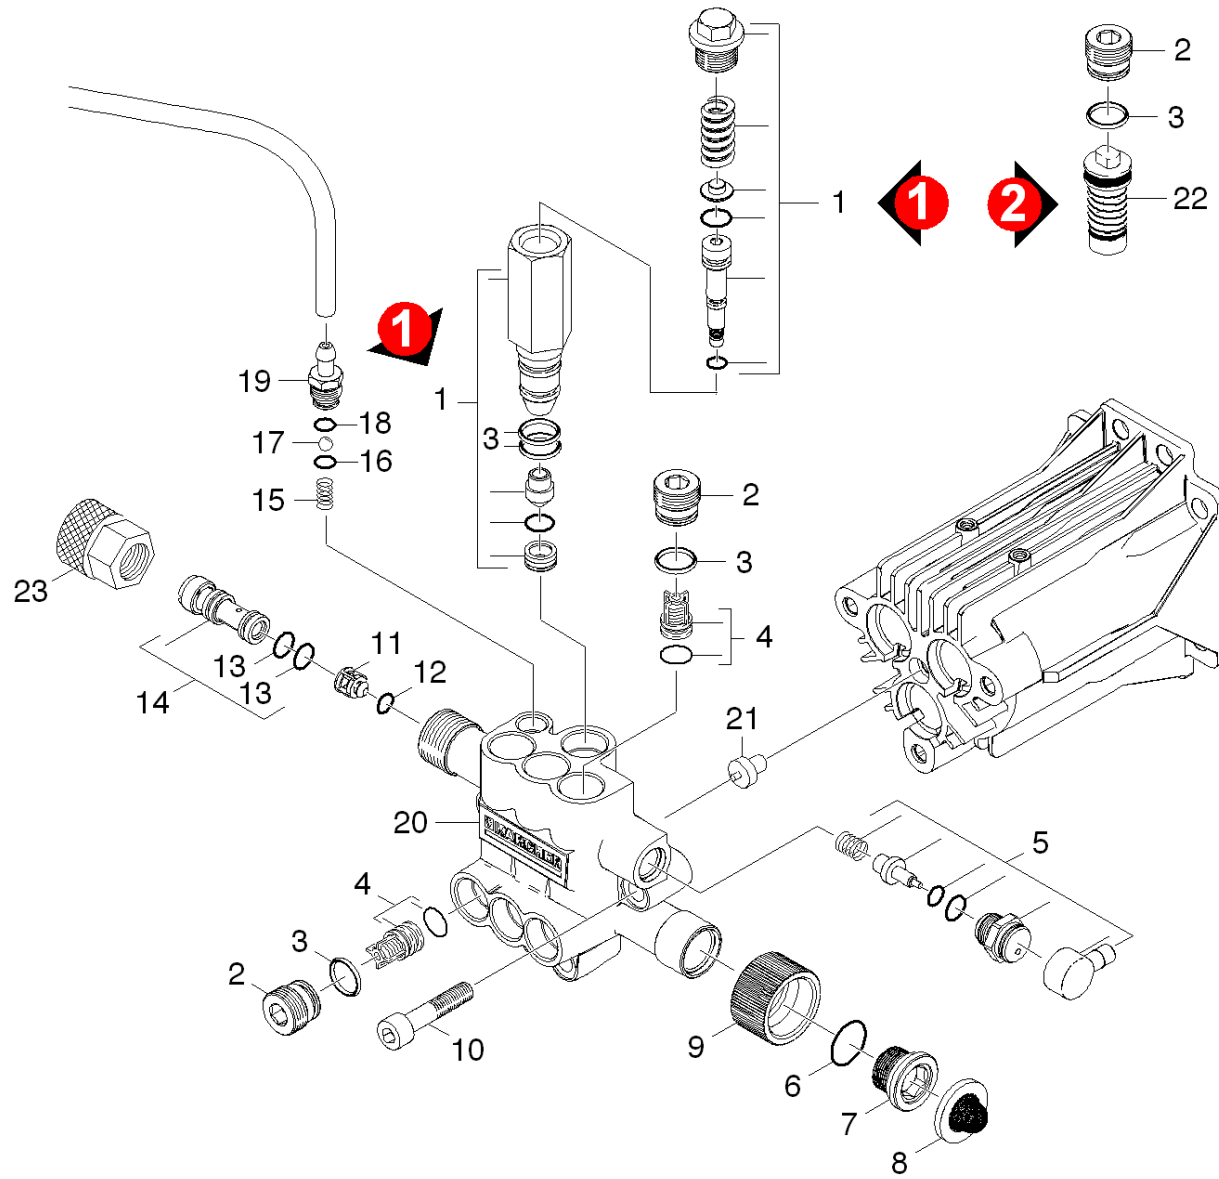

20 Pump set (01033230)

---

pos Article no. Description

21 01033240 Cylinder head

---

22 01033250 Piston

---

21 Cylinder head (01033240)

ET/VT	pos	Article no.	Description	Quantity	Selling Unit	Fußnotentext
	1	91391950	SPARE PARTS LIST-SET3	1.000	ST	
	2	91540360	M18 PIPE PLUG	6.000	ST	
	3	63624800	O-Ring seal 12,42x 1,78	8.000	ST	
X-X	4	28849160	Valve (3 Stück)	2.000	ST	3 QTY.
	5	91391940	SPARE PARTS LIST-SET2	1.000	ST	
	6	63626340	O-Ring seal 15,6 x 1,78-NBR 70	1.000	ST	
	7	91340190	MALE ADAPTER	1.000	ST	
	8	91810050	FILTER SEAL-HOSE CONNECTOR-	1.000	ST	
	9	91550130	FEMALE HOSE CONNECTOR	1.000	ST	
	10	73060750	Cylinder head screw M 8x 40-8.8-A2E ISO	3.000	ST	
	11	55840910	Valve pin check valve	1.000	ST	
	12	63628510	O-Ring seal 4 x 2 NBR 90	1.000	ST	
	13	63623840	O-Ring seal 9,0 x 1,5	1.000	ST	
	14	47690340	Nozzle insert only for replacement	1.000	ST	
	15	53322580	Helical spring	1.000	ST	
	16	63621750	O-Ring seal 5,28x 1,78	1.000	ST	
	17	74019090	Sphere 7 G40 -1.4401 DIN 5401	1.000	ST	
	18	63624510	O-Ring seal 8,0 x 1,0	1.000	ST	
	19	54434480	Nipple chemistry	1.000	ST	
	20	91350040	CYLINDER HEAD-MACHINED	1.000	ST	
	21	91773050	MOLDED RUBBER END CAP	1.000	ST	
	22	91750070	Unloader Assembly	1.000	ST	
	23	91540450	Quick Connect	1.000	ST	