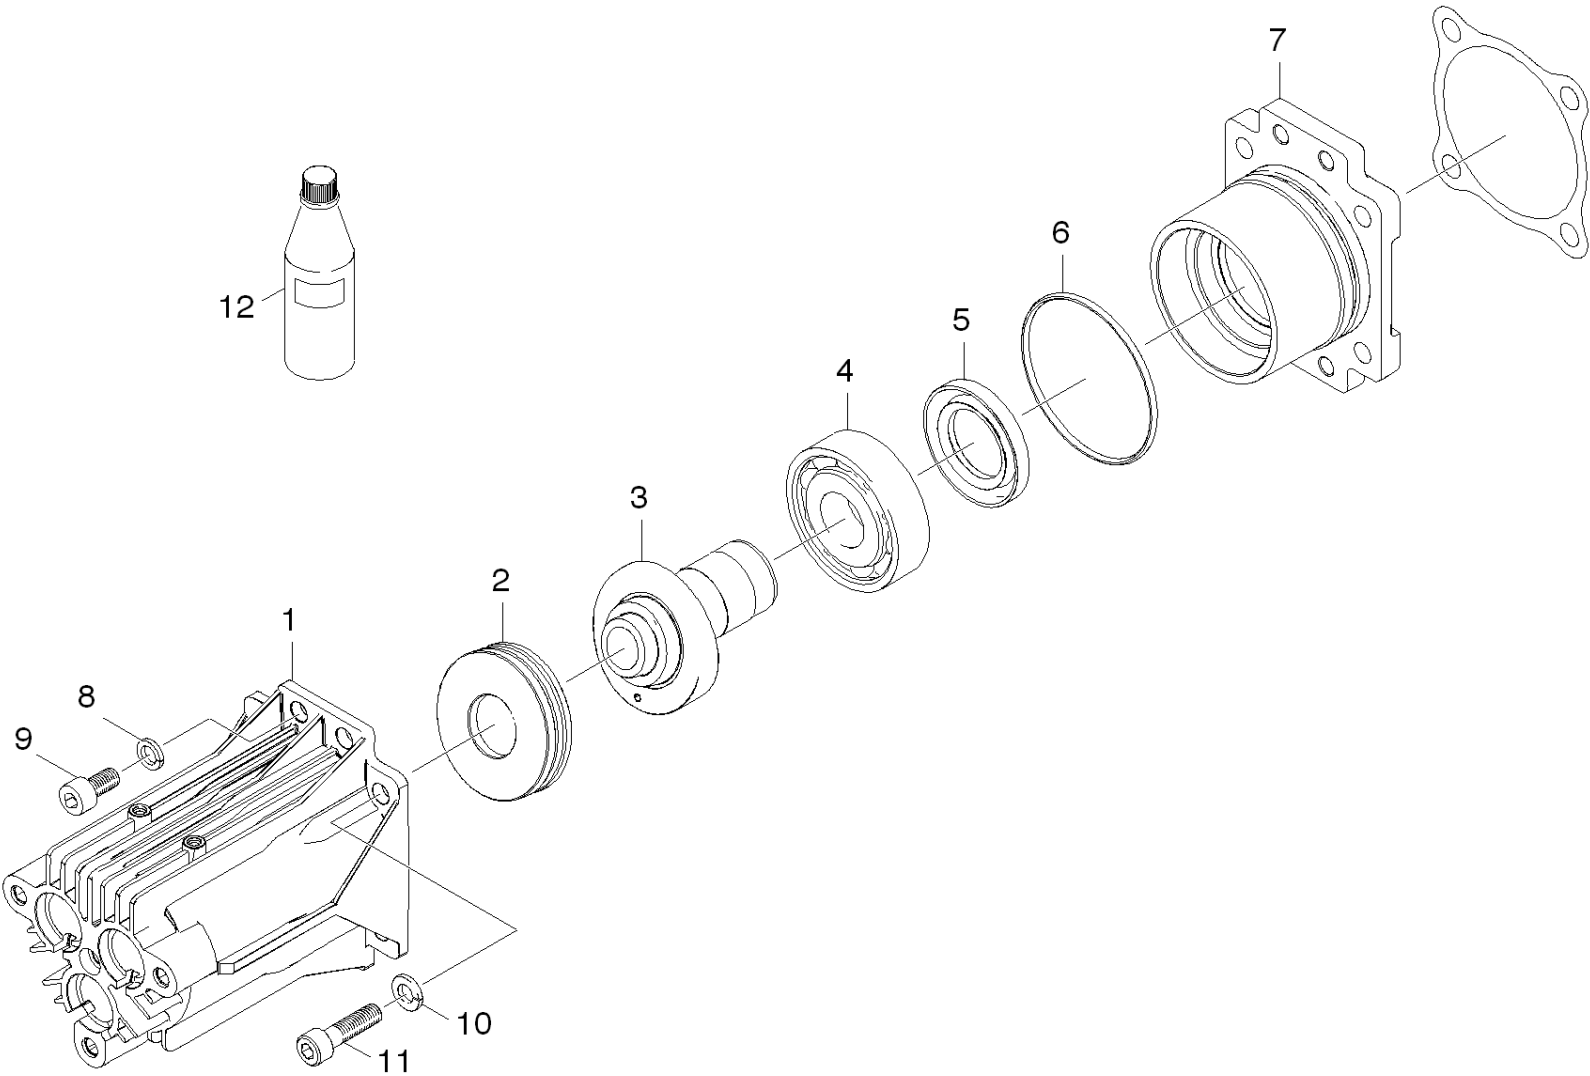

ET/VT	pos	Article no.	Description	Quantity	Selling Unit	Fußnotentext
	1	91391950	SPARE PARTS LIST-SET3	1.000	ST	
	2	91540360	M18 PIPE PLUG	6.000	ST	
	3	63624800	O-Ring seal 12,42x 1,78	8.000	ST	
X-X	4	28849160	Valve (3 Stück)	2.000	ST	3 QTY.
	5	91391940	SPARE PARTS LIST-SET2	1.000	ST	
	6	63626340	O-Ring seal 15,6 x 1,78-NBR 70	1.000	ST	
	7	91340190	MALE ADAPTER	1.000	ST	
	8	91810050	FILTER SEAL-HOSE CONNECTOR-	1.000	ST	
	9	91550130	FEMALE HOSE CONNECTOR	1.000	ST	
	10	73060750	Cylinder head screw M 8x 40-8.8-A2E ISO	3.000	ST	
	11	55840910	Valve pin check valve	1.000	ST	
	12	63628510	O-Ring seal 4 x 2 NBR 90	1.000	ST	
	13	63623840	O-Ring seal 9,0 x 1,5	1.000	ST	
	14	47690340	Nozzle insert only for replacement	1.000	ST	
	15	53322580	Helical spring	1.000	ST	
	16	63621750	O-Ring seal 5,28x 1,78	1.000	ST	
	17	74019090	Sphere 7 G40 -1.4401 DIN 5401	1.000	ST	
	18	63624510	O-Ring seal 8,0 x 1,0	1.000	ST	
	19	54434480	Nipple chemistry	1.000	ST	
	20	91350040	CYLINDER HEAD-MACHINED	1.000	ST	
	21	91773050	MOLDED RUBBER END CAP	1.000	ST	
	22	91750070	Unloader Assembly	1.000	ST	
	23	91540450	Quick Connect	1.000	ST	

## 32 Transmission (01033280)

pos	Article no.	Description	Quantity	Selling Unit
1	91350060	SHORT OIL HOUSING AND PISTON GUIDE	1.000	ST
2	91653550	GROOVED BALL BEARING	1.000	ST
3	91540370	MOLDED SLEEVE-WOBBLE SHAFT-MACHINED-	1.000	ST
4	64012600	Angular contact ball bearing	1.000	ST
5	91773090	RADIAL SEAL, 30 x 52 x 7	1.000	ST
6	63625370	O-Ring seal 63,17x 2,62	1.000	ST
7	91350050	FLANGE SPACER-MACHINED-	1.000	ST
8	73130510	Spring washer 8-FST-A3E DIN 7980	4.000	ST
9	73060400	Cylinder head screw M8x16 -8.8-A2E ISO4	4.000	ST
10	51156560	Washer	4.000	ST
11	69650070	5/16-24X1 GR 5 SHCS THRU HARDENED ZC	4.000	ST
12	62881120	Engine oil 1L	1.000	ST