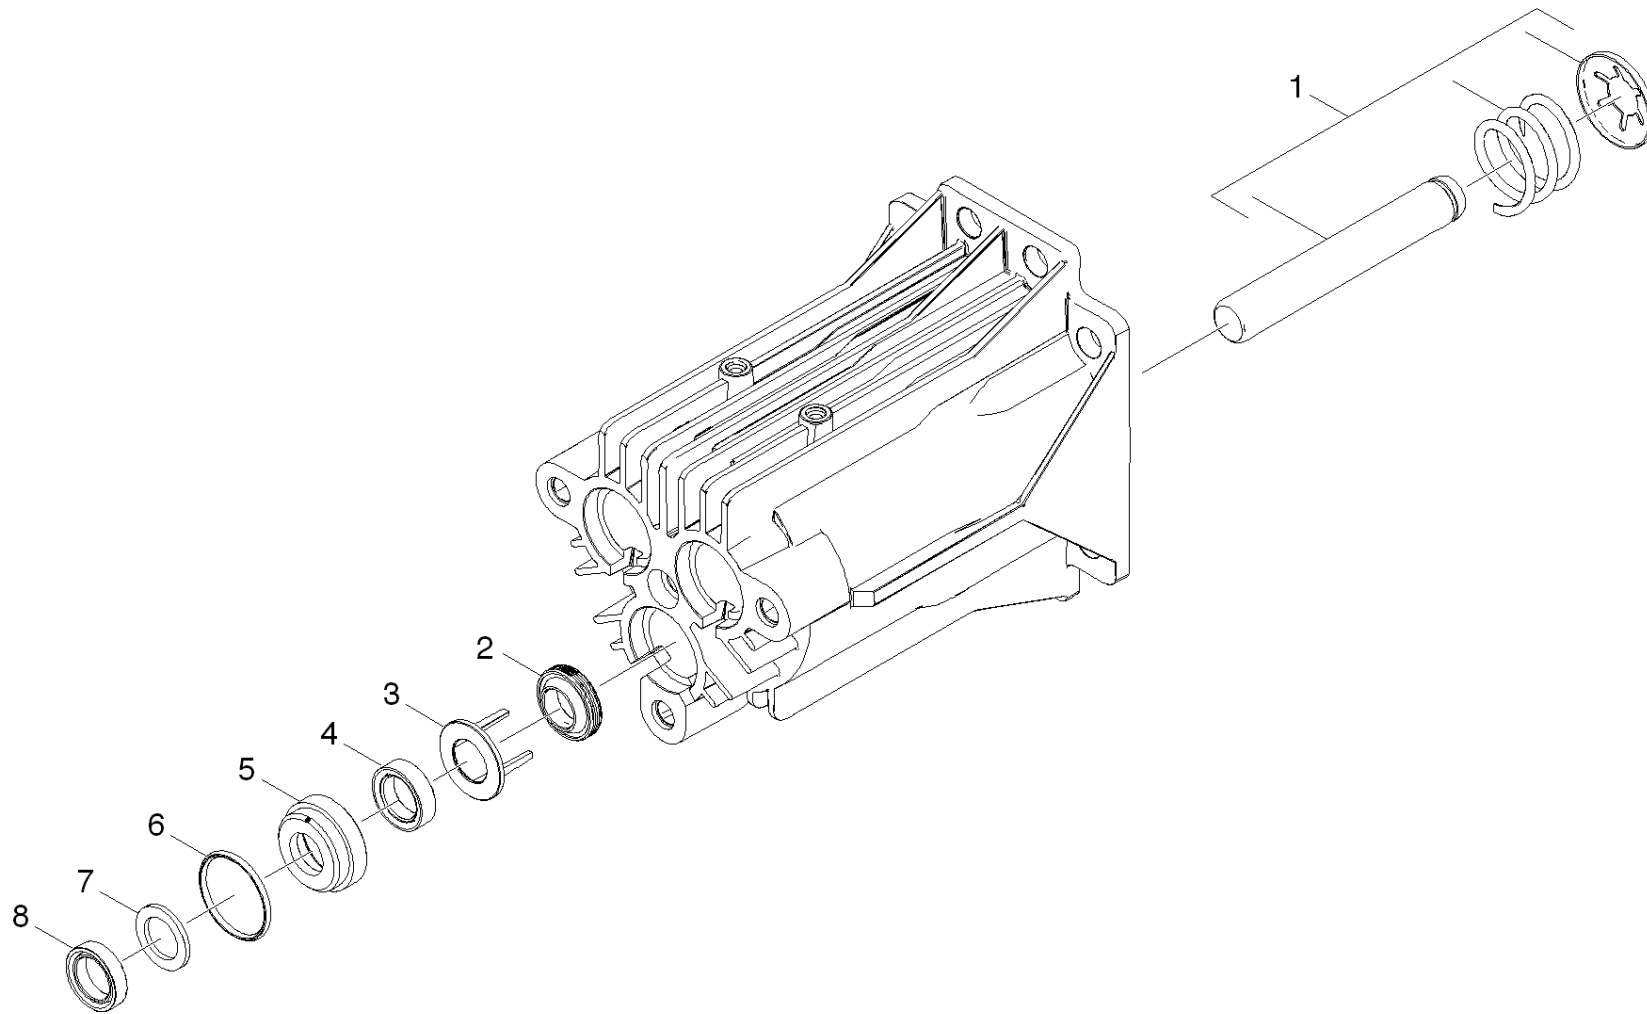

ET/VT	pos	Article no.	Description	Quantity	Selling Unit	Fußnotentext
	1	91391950	SPARE PARTS LIST-SET3	1.000	ST	
	2	91540360	M18 PIPE PLUG	6.000	ST	
	3	63624800	O-Ring seal 12,42x 1,78	8.000	ST	
X-X	4	28849160	Valve (3 Stück)	2.000	ST	3 QTY.
	5	91391940	SPARE PARTS LIST-SET2	1.000	ST	
	6	63626340	O-Ring seal 15,6 x 1,78-NBR 70	1.000	ST	
	7	91340190	MALE ADAPTER	1.000	ST	
	8	91810050	FILTER SEAL-HOSE CONNECTOR-	1.000	ST	
	9	91550130	FEMALE HOSE CONNECTOR	1.000	ST	
	10	73060750	Cylinder head screw M 8x 40-8.8-A2E ISO	3.000	ST	
	11	55840910	Valve pin check valve	1.000	ST	
	12	63628510	O-Ring seal 4 x 2 NBR 90	1.000	ST	
	13	63623840	O-Ring seal 9,0 x 1,5	1.000	ST	
	14	47690340	Nozzle insert only for replacement	1.000	ST	
	15	53322580	Helical spring	1.000	ST	
	16	63621750	O-Ring seal 5,28x 1,78	1.000	ST	
	17	74019090	Sphere 7 G40 -1.4401 DIN 5401	1.000	ST	
	18	63624510	O-Ring seal 8,0 x 1,0	1.000	ST	
	19	54434480	Nipple chemistry	1.000	ST	
	20	91350040	CYLINDER HEAD-MACHINED	1.000	ST	
	21	91773050	MOLDED RUBBER END CAP	1.000	ST	
	22	91750070	Unloader Assembly	1.000	ST	
	23	91540450	Quick Connect	1.000	ST	